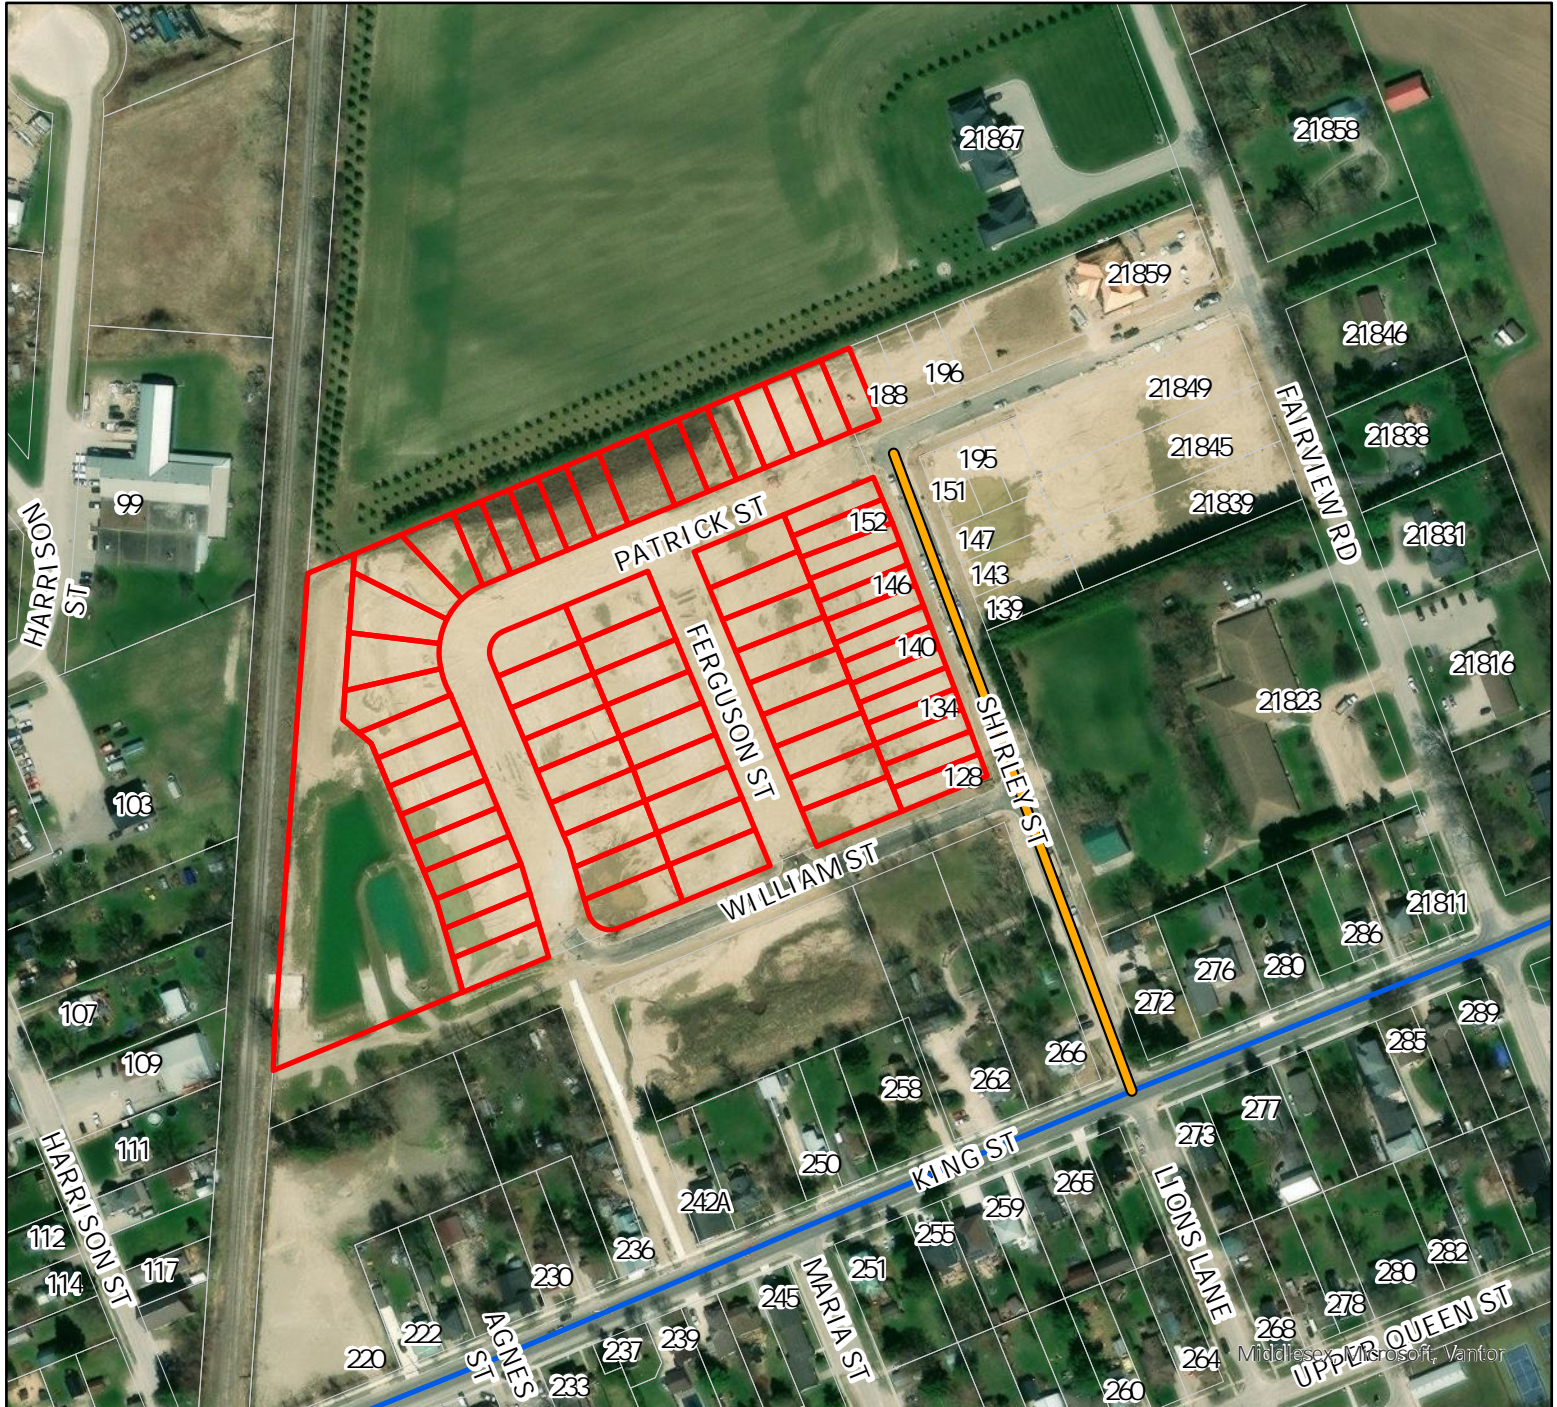

LOCATION MAP -ROAD RENAMING

39T-TC1902
Fairview Subdivision
Thorndale

Municipality of THAMES CENTRE

Published by the County of Middlesex
Planning Department
399 Ridout Street North, London, ON N6A 2P1
(519) 434-7321
July, 2026

-  'SHIRLEY ST'
-  Draft Approved plan of subdivision (39T-TC1902)
-  Arterial Road

1:3,000 Metres

0 25 50 100

Disclaimer: This map is for illustrative purposes only. Do not rely on it as being a precise indicator of routes, locations of features, nor as a guide to navigation.