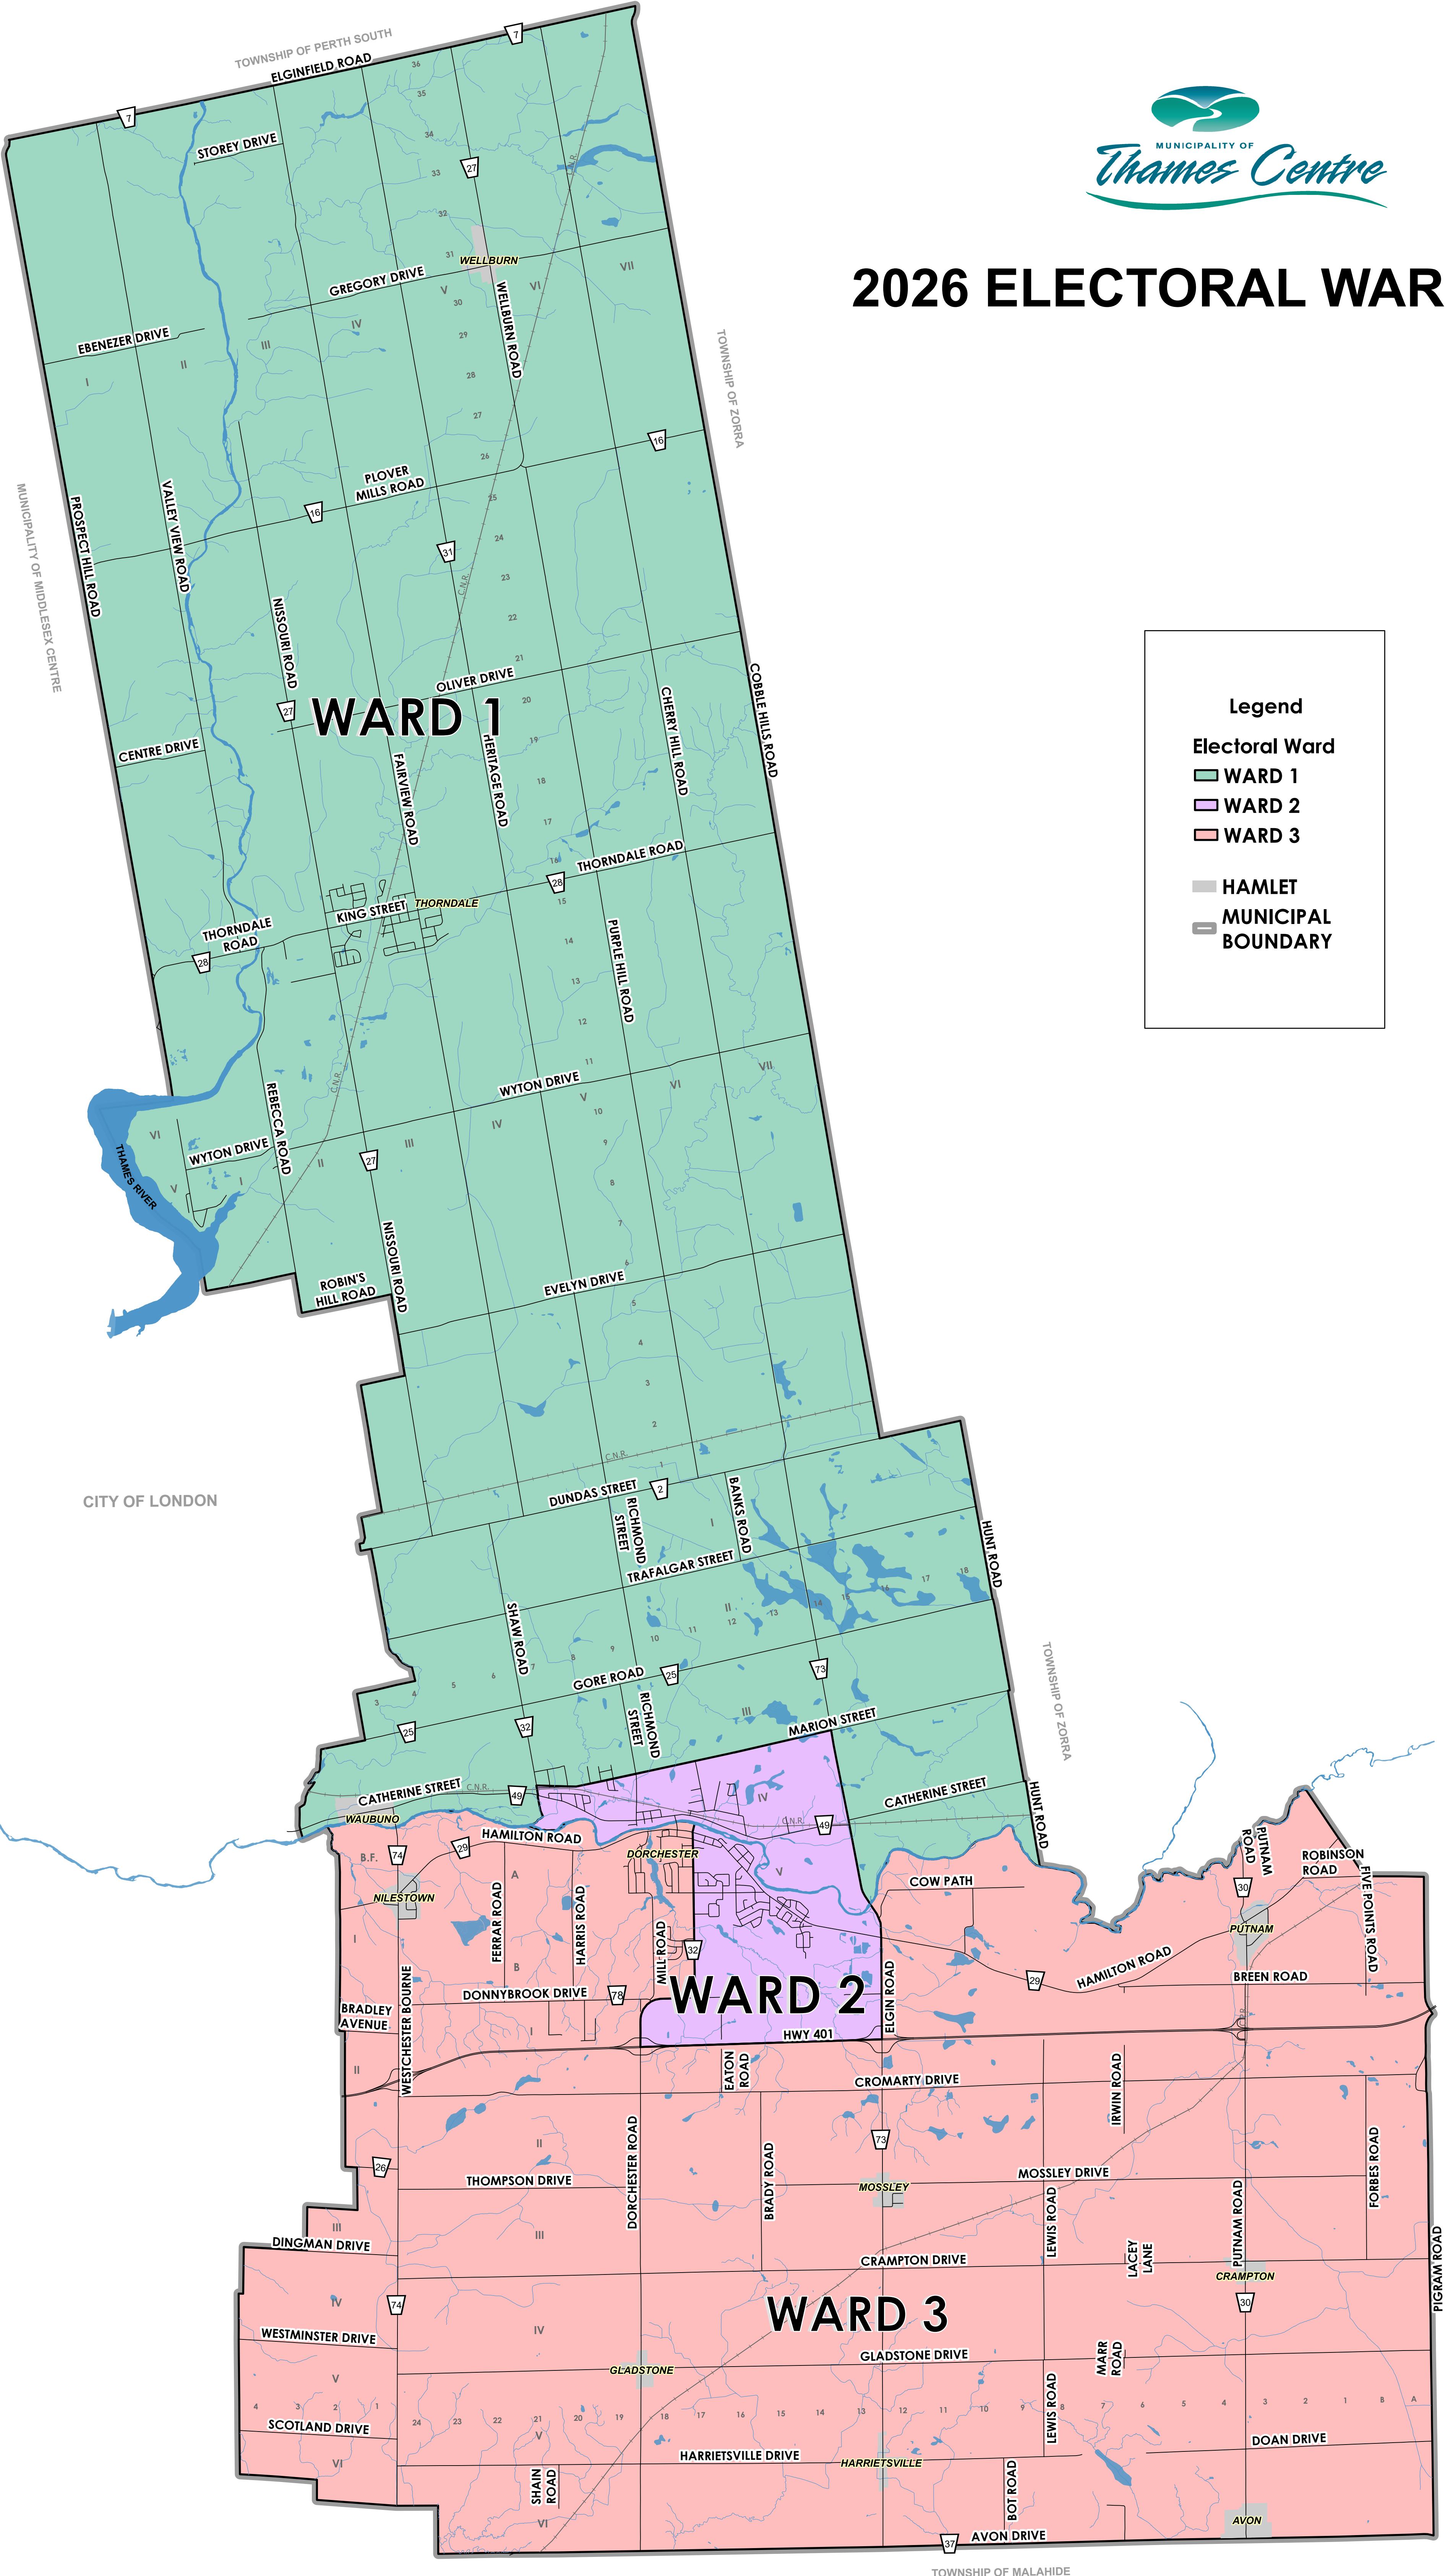

2026 ELECTORAL WARD MAP

Legend

Electoral Ward

- WARD 1
- WARD 2
- WARD 3

- HAMLET
- MUNICIPAL BOUNDARY