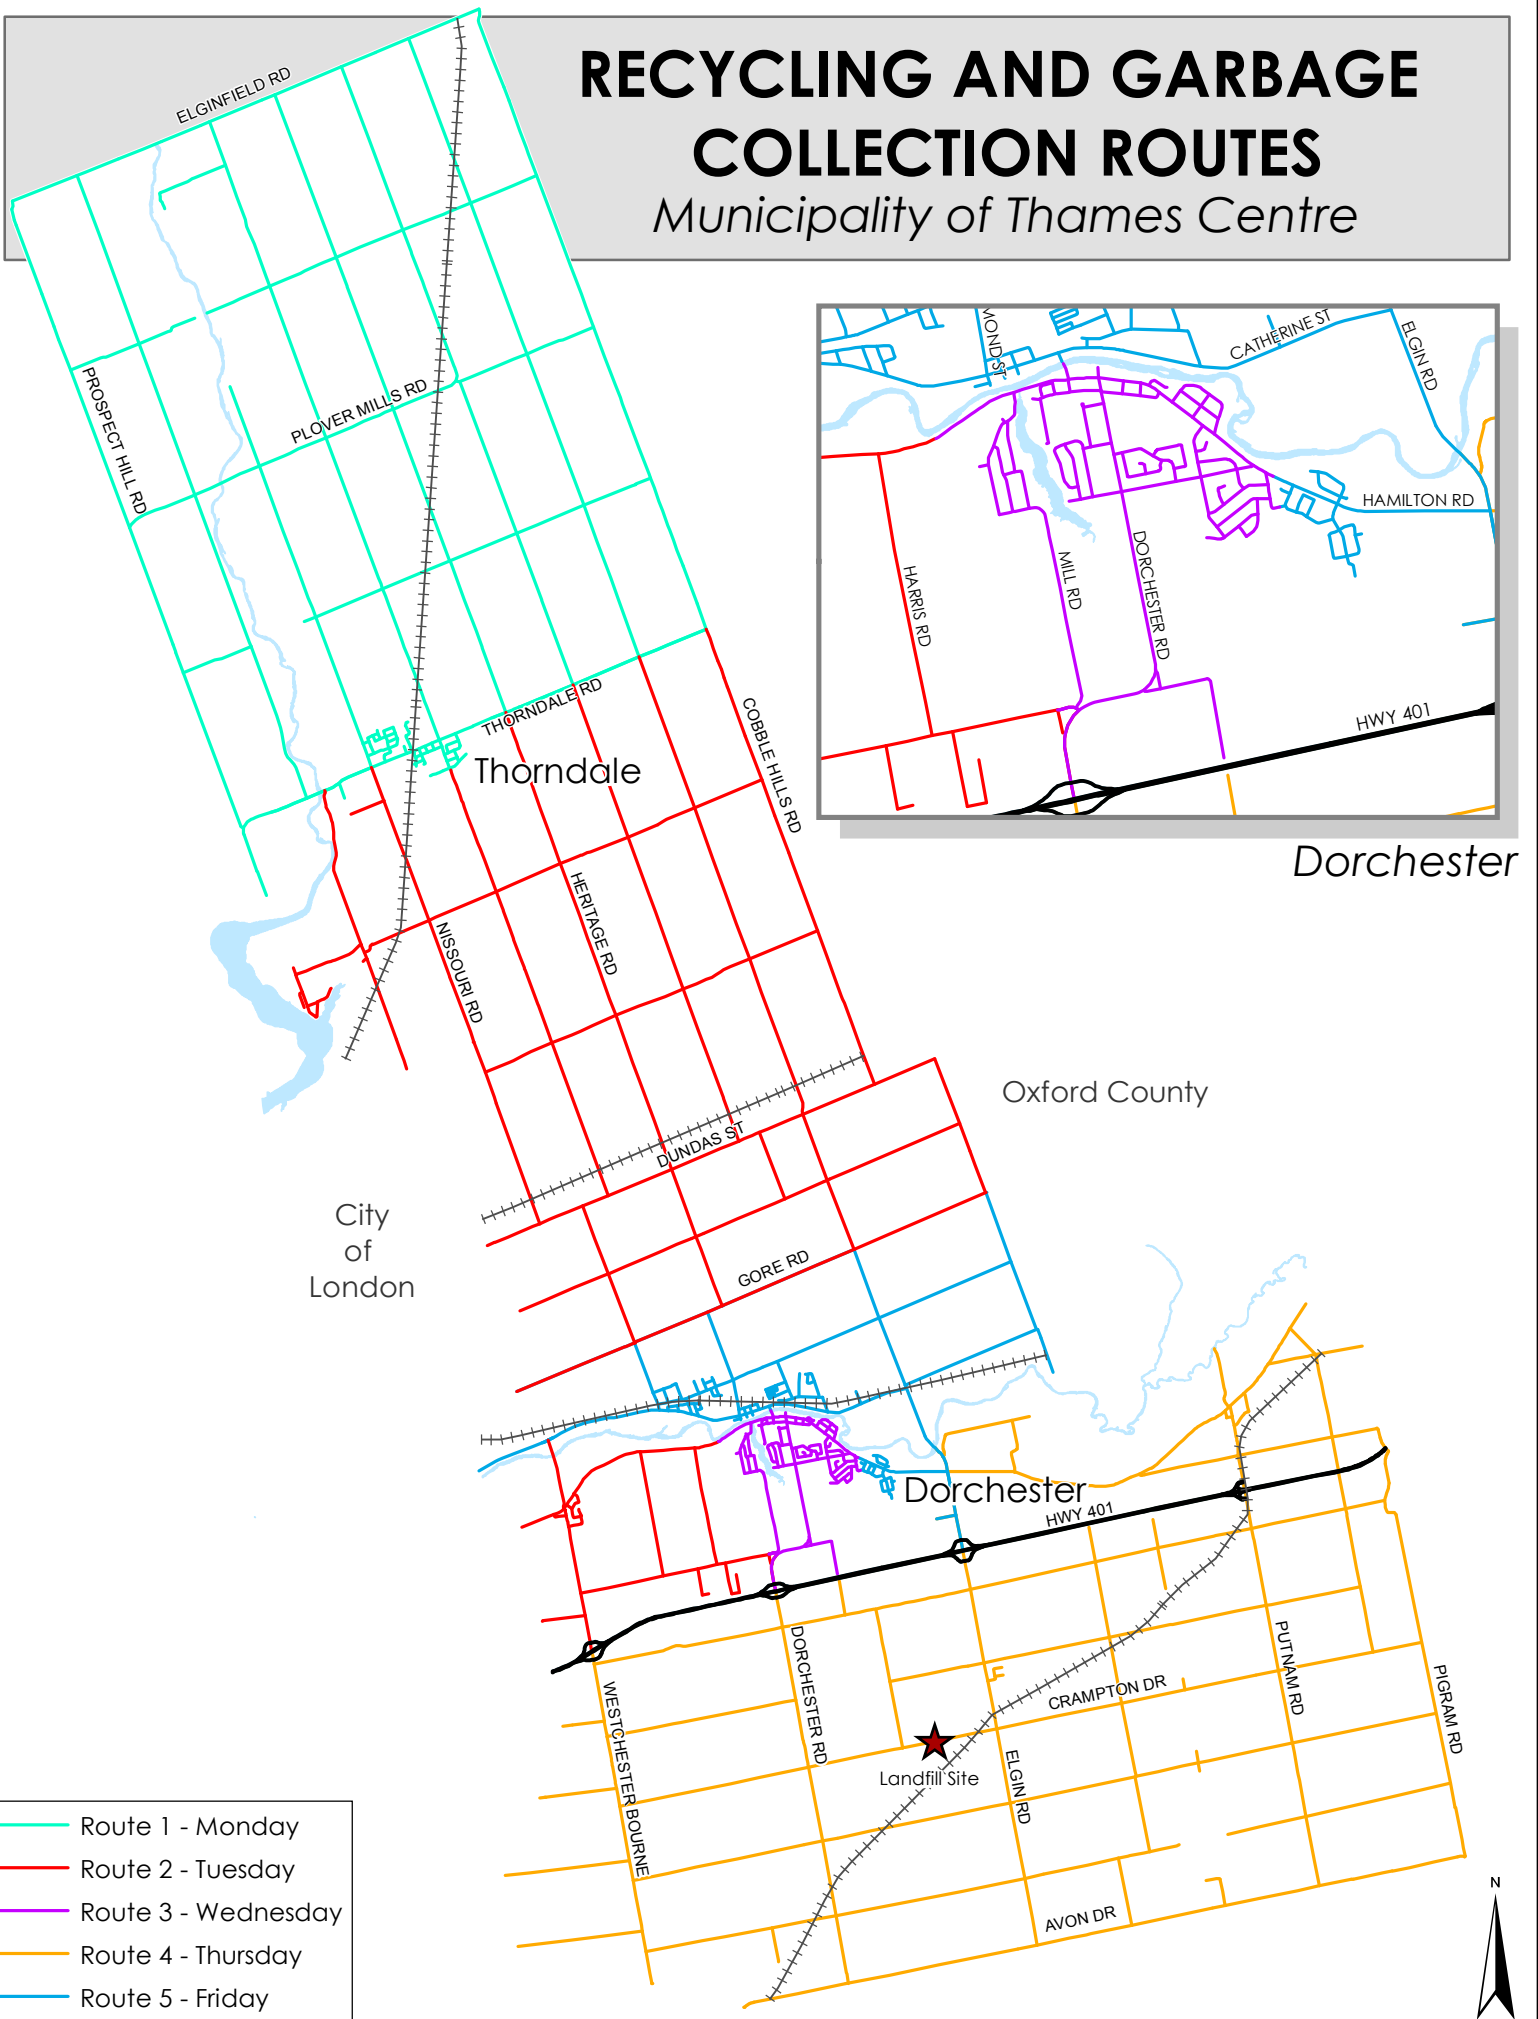

# RECYCLING AND GARBAGE COLLECTION ROUTES

Municipality of Thames Centre

- Route 1 - Monday
- Route 2 - Tuesday
- Route 3 - Wednesday
- Route 4 - Thursday
- Route 5 - Friday