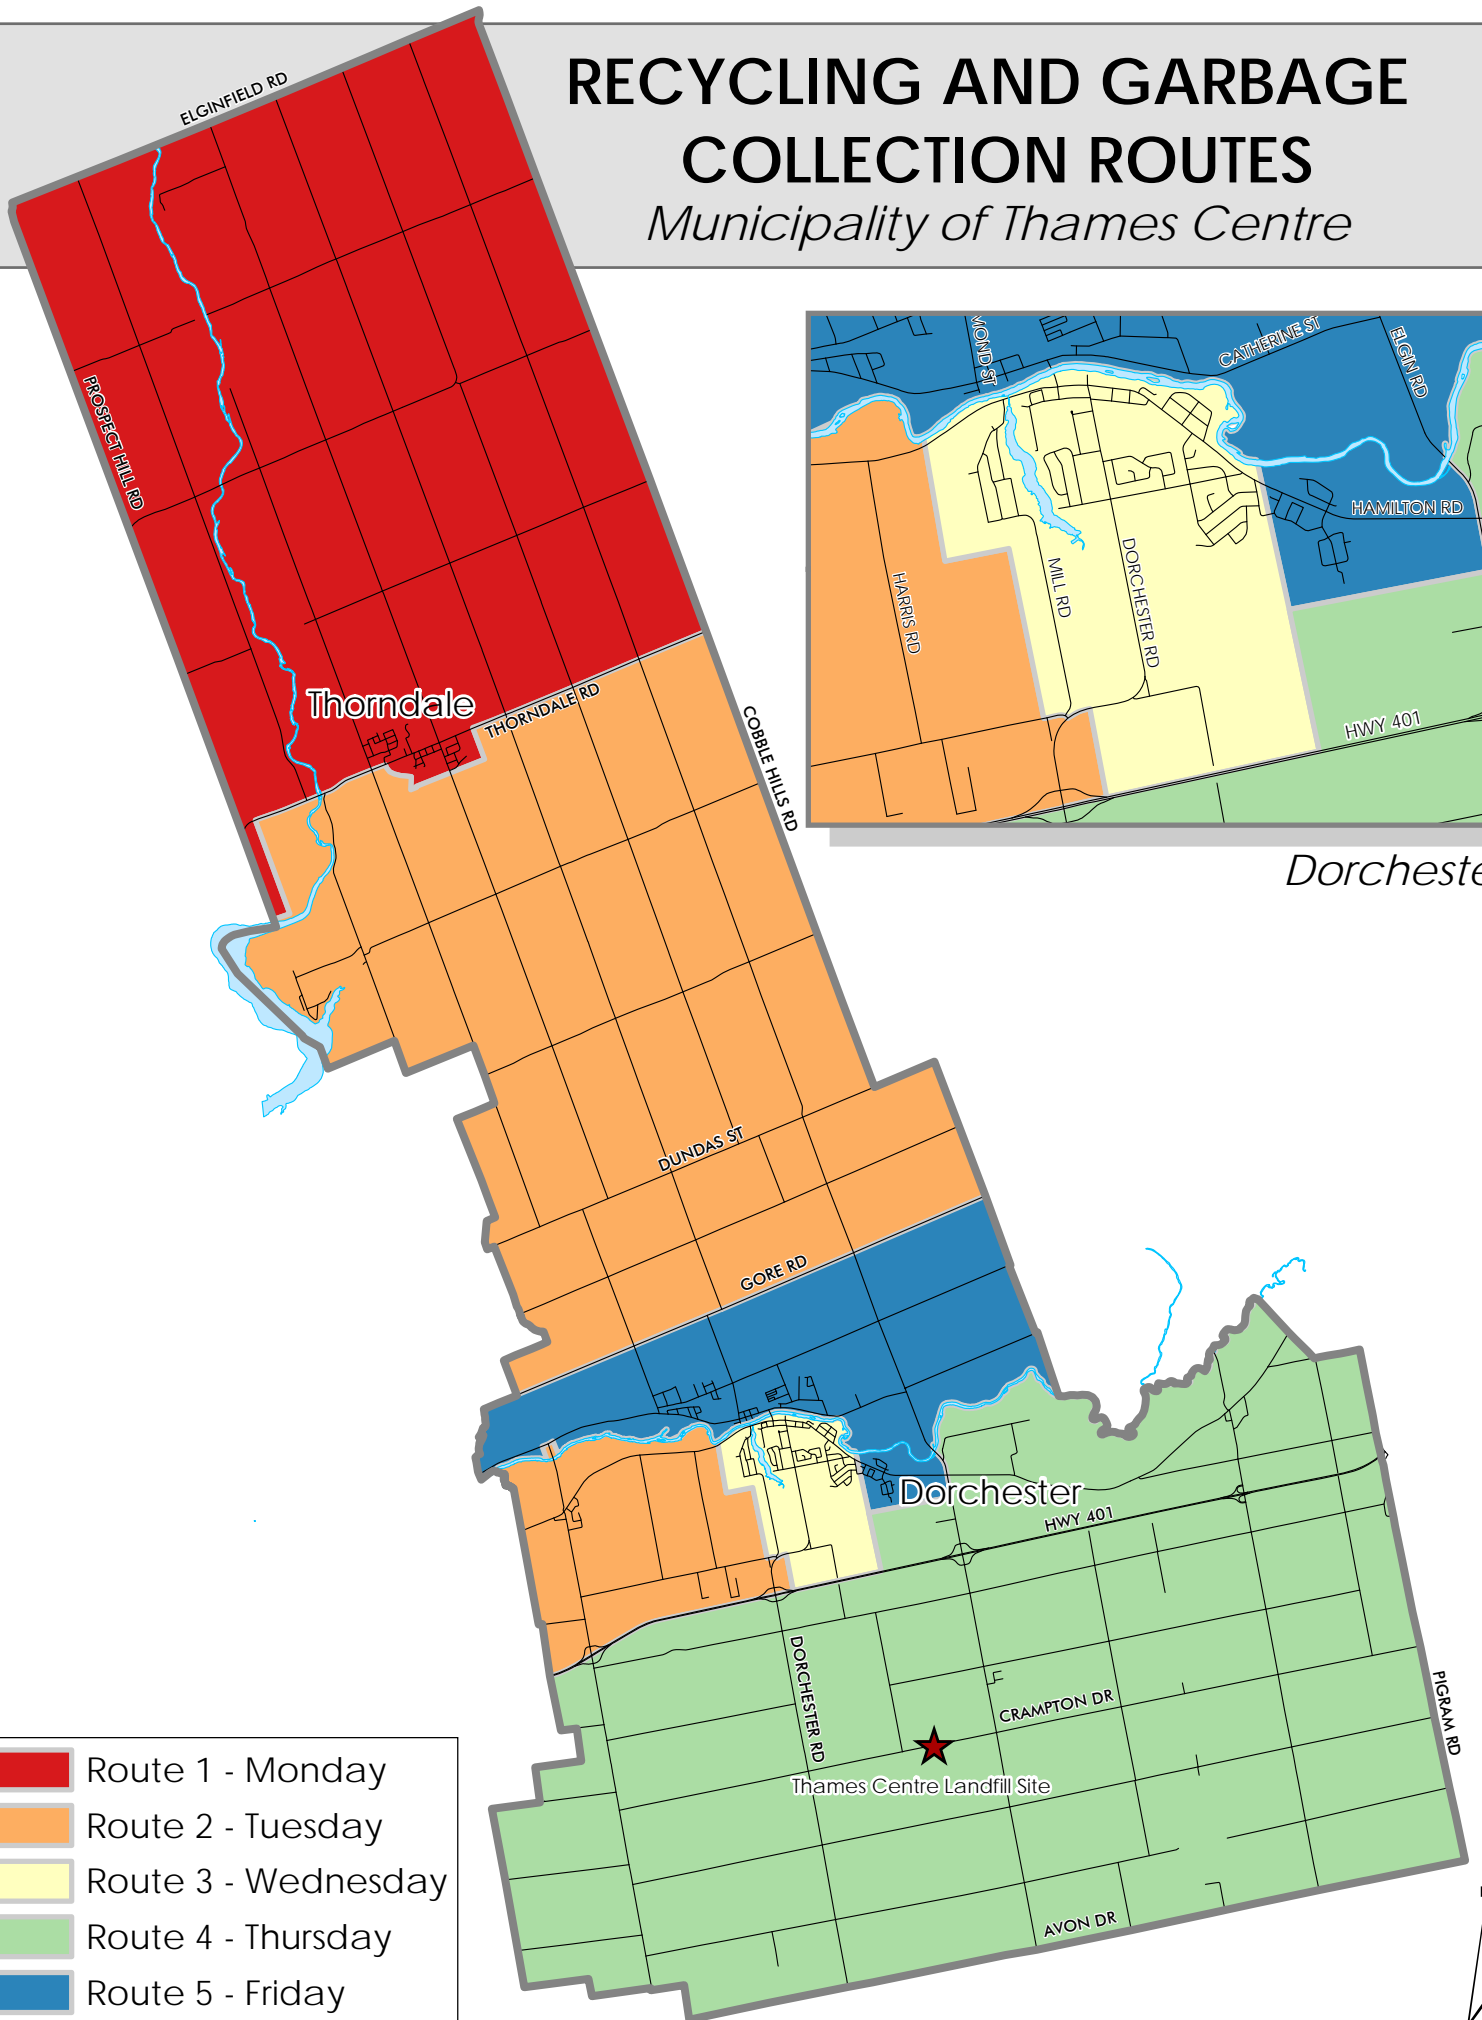

RECYCLING AND GARBAGE COLLECTION ROUTES

Municipality of Thames Centre

Thorndale

Dorchester

Dorchester

Thames Centre Landfill Site

- Route 1 - Monday
- Route 2 - Tuesday
- Route 3 - Wednesday
- Route 4 - Thursday
- Route 5 - Friday